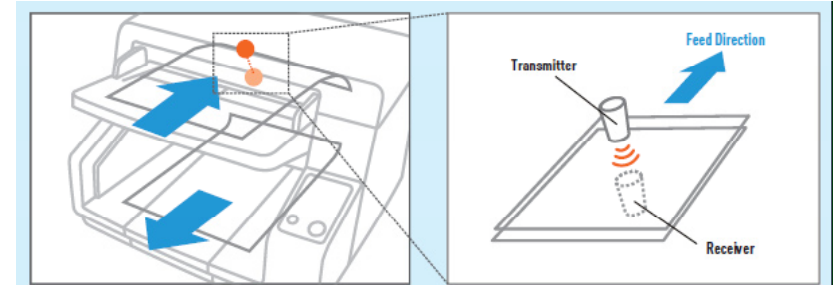

NOTE: *Please note difference in MSRP of scanners bundled with Kofax VRS Elite (-V)

⁺¹ Landscape Orientation

⁺² Image Capture Plus

For more information visit panasonic.com/scanners

The Panasonic Scanner Advantage

Panasonic's ToughFeed is a group of powerful scanner functions that makes your scanning experience effortless. These functions, including Staple Document Detection, Ultrasonic Double-Feed Detection, Intelligent Feed Control, paired with our Superior Roller Mechanism increase the efficiency of your scanning operation. No worries about damaging your scanner and its inner scan glass, or manual re-shuffling of scanned pages looking for what was lost in a double-feed. It helps your scanner do what a scanner is supposed to do, without any unnecessary interruption. All of our scanners also come with a state of the art Panasonic Image Enhancement Technology that enables your scans to be digitally mastered to meet the highest of quality and image perfection standards.

Stapled Document Detection

Multiple sensors are used to detect various types of stapled documents, and to immediately stop the scanner when a staple is detected. Staples are quickly detected in any location, minimizing damage to both the document and the optical glass.

Ultrasonic Double-Feed Detection

The center position sensor detects double-feeding and stops the scanner.

The high performance sensor catches even subtle changes.

Our ToughFeed scanners are equipped with an ultrasonic sensor, which accurately detects double feeding even when scanning documents of various thicknesses. When detected, the ultrasonic sensor prevents double-feeding by immediately stopping the scanning process.