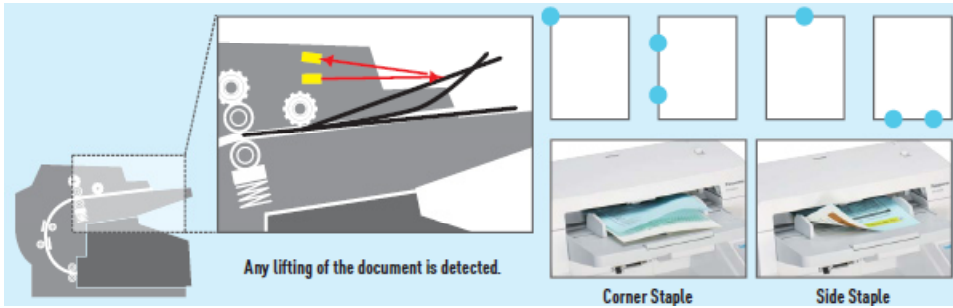

NOTE: *Please note difference in MSRP of scanners bundled with Kofax VRS Elite (-V)

⁺¹ Landscape Orientation

⁺² Image Capture Plus

For more information visit panasonic.com/scanners

The Panasonic Scanner Advantage

Panasonic's ToughFeed is a group of powerful scanner functions that makes your scanning experience effortless. These functions, including Staple Document Detection, Ultrasonic Double-Feed Detection, Intelligent Feed Control, paired with our Superior Roller Mechanism increase the efficiency of your scanning operation. No worries about damaging your scanner and its inner scan glass, or manual re-shuffling of scanned pages looking for what was lost in a double-feed. It helps your scanner do what a scanner is supposed to do, without any unnecessary interruption. All of our scanners also come with a state of the art Panasonic Image Enhancement Technology that enables your scans to be digitally mastered to meet the highest of quality and image perfection standards.

Stapled Document Detection

Multiple sensors are used to detect various types of stapled documents, and to immediately stop the scanner when a staple is detected. Staples are quickly detected in any location, minimizing damage to both the document and the optical glass.

Ultrasonic Double-Feed Detection

The center position sensor detects double-feeding and stops the scanner.

The high performance sensor catches even subtle changes.

Our ToughFeed scanners are equipped with an ultrasonic sensor, which accurately detects double feeding even when scanning documents of various thicknesses. When detected, the ultrasonic sensor prevents double-feeding by immediately stopping the scanning process.