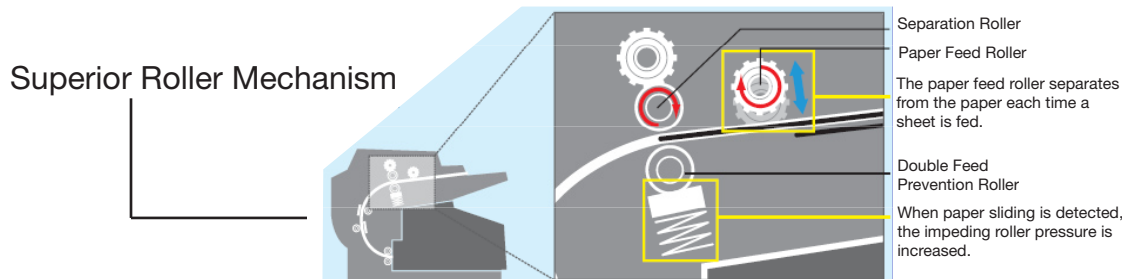

Ultrasonic Double-Feed Detection

The center position sensor detects double-feeding and stops the scanner.

The high performance sensor catches even subtle changes.

Our ToughFeed scanners are equipped with an ultrasonic sensor, which accurately detects double feeding even when scanning documents of various thicknesses. When detected, the ultrasonic sensor prevents double-feeding by immediately stopping the scanning process.

Intelligent Feed Control

The paper feed rollers separate from the paper each time a sheet is fed, so the tendency to double-feed caused by the paper feed roller pressure is reduced, even when feeding paper of different thicknesses. Any paper sliding is also detected and the double feed prevention roller pressure is adjusted to prevent the paper from slipping and jamming.